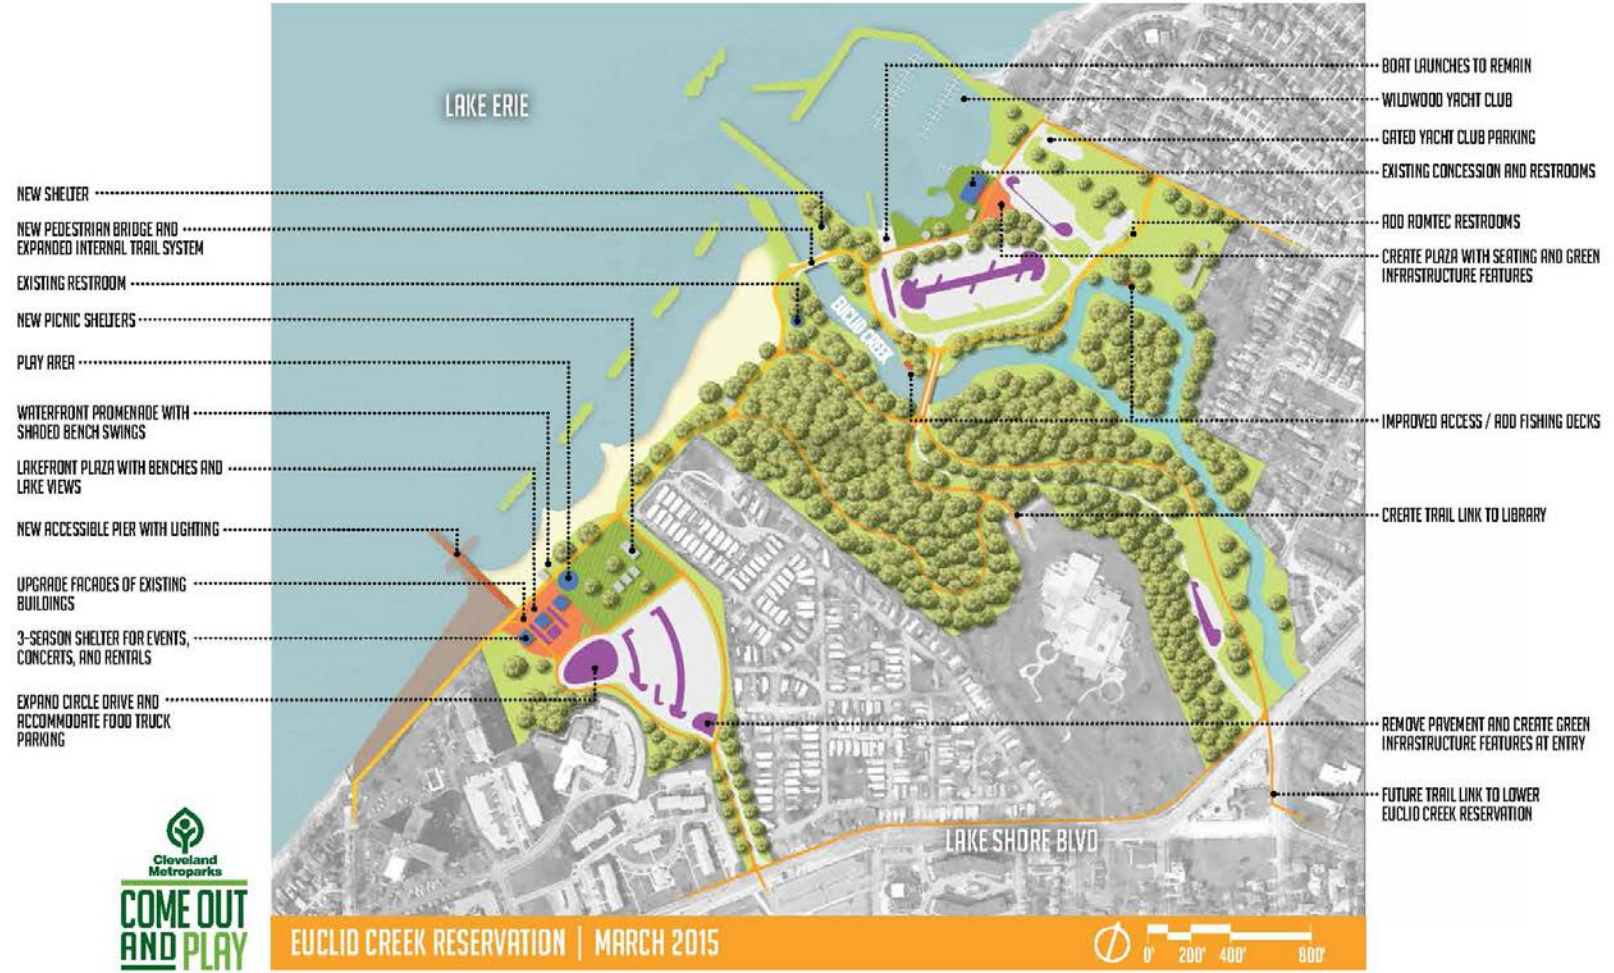

TIME TO EXPLORE

Cleveland Metroparks

Capital Projects 2018

The Year in Review

Valley Parkway Connector Trail

Valley Parkway Connector Trail

Figure 7: All Purpose Trail Option 3

Valley Parkway Connector Trail

Seneca Golf Course Phase III

Seneca Golf Course

Phase III

Euclid Beach Pier

EUCLID BEACH PARK - AERIAL LOOKING TOWARDS DOWNTOWN CLEVELAND

EUCLID CREEK RESERVATION MASTER PLAN - EUCLID BEACH, VILLA ANGELA AND WILDWOOD

Euclid Beach Pier

Euclid Beach Pier

Euclid Beach Pier