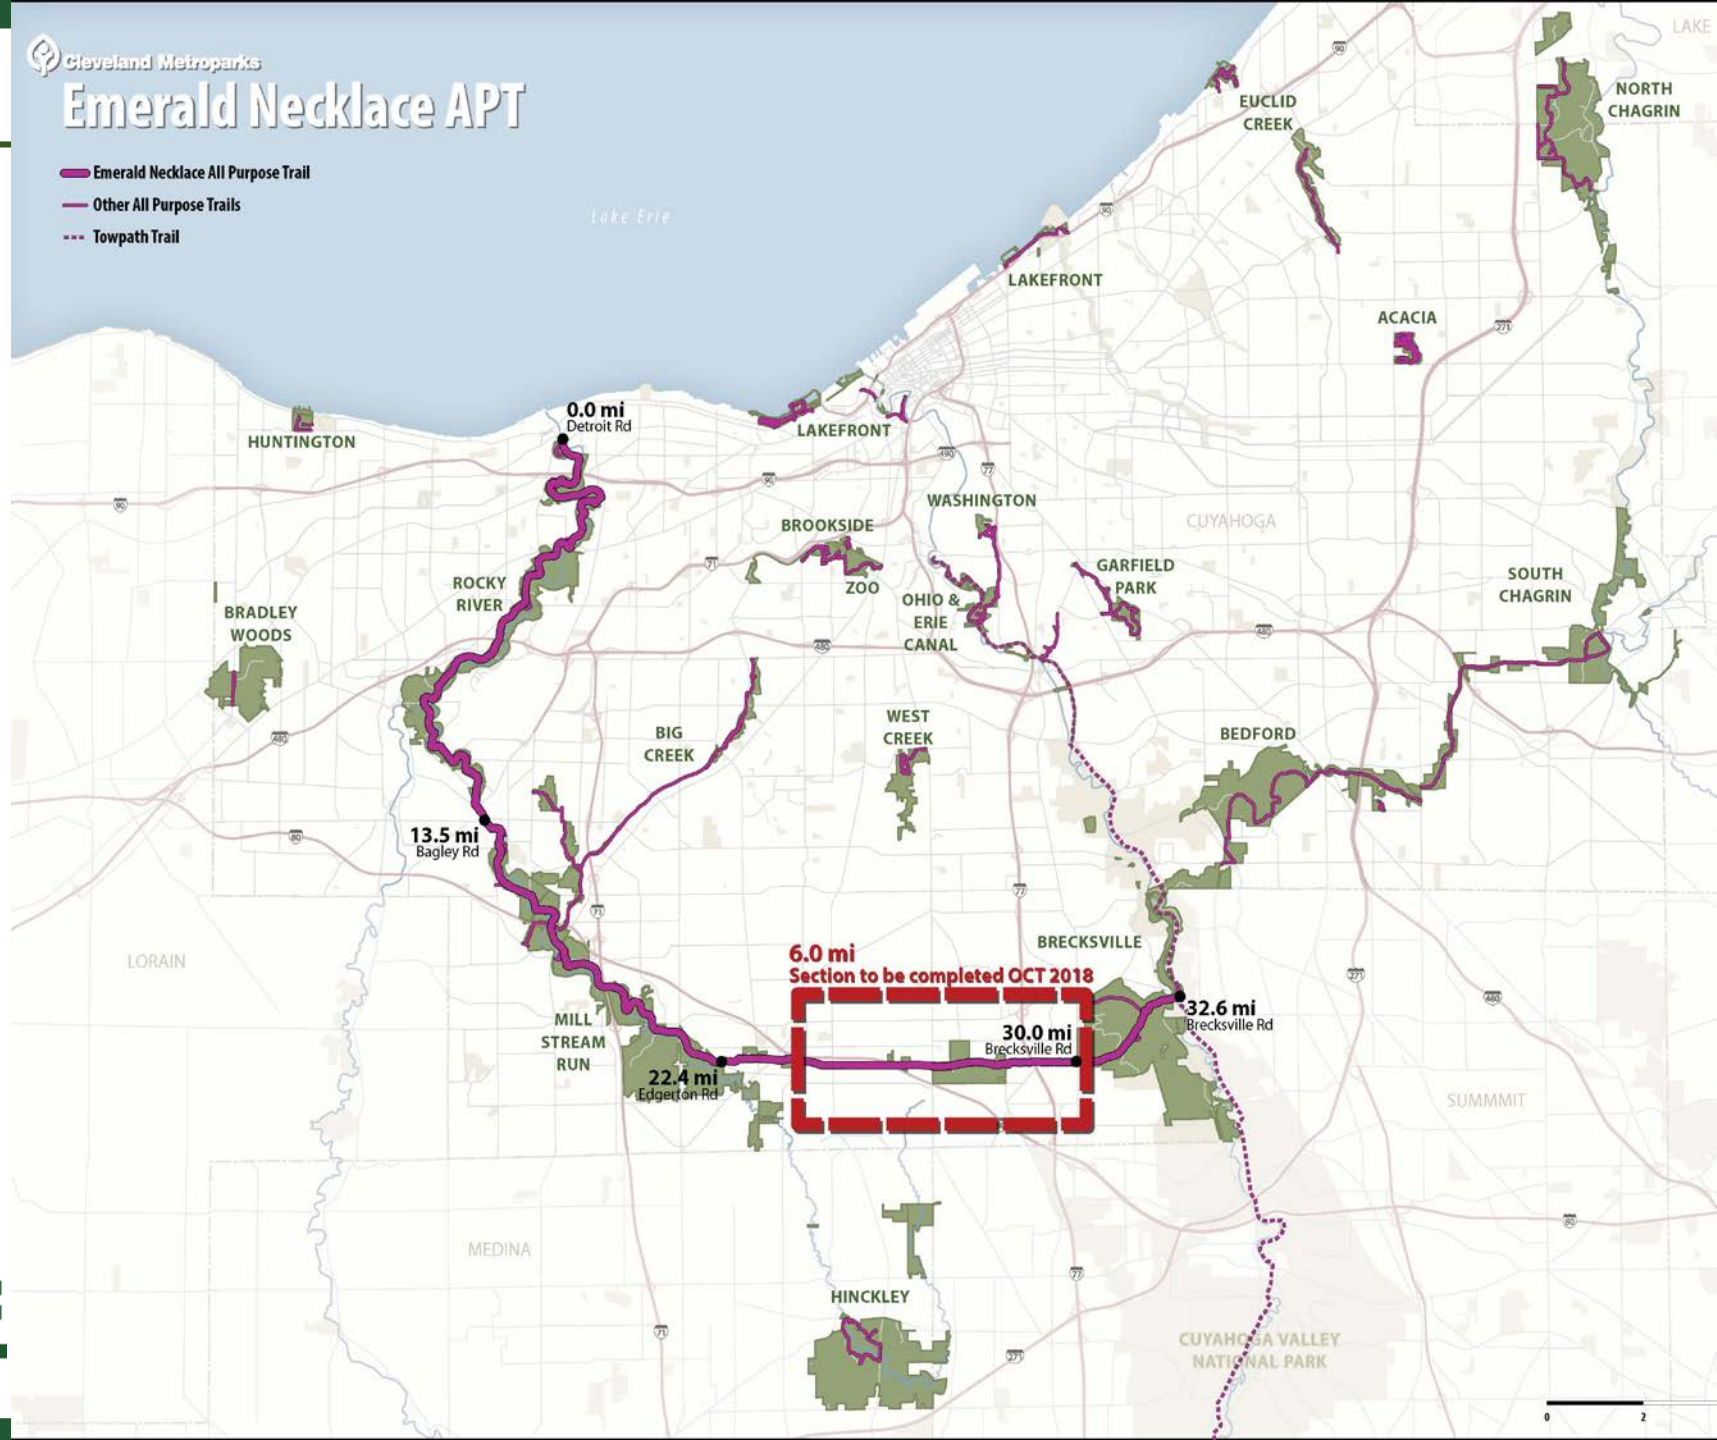

TIME TO EXPLORE

Cleveland Metroparks

Capital Projects 2018

The Year in Review

Valley Parkway Connector Trail

Valley Parkway Connector Trail

Figure 7: All Purpose Trail Option 3

Valley Parkway Connector Trail

Seneca Golf Course Phase III

Seneca Golf Course

Phase III

Euclid Beach Pier

EUCLID BEACH PARK - AERIAL LOOKING TOWARDS DOWNTOWN CLEVELAND

EUCLID CREEK RESERVATION MASTER PLAN - EUCLID BEACH, VILLA ANGELA AND WILDWOOD

Euclid Beach Pier

Euclid Beach Pier

Euclid Beach Pier