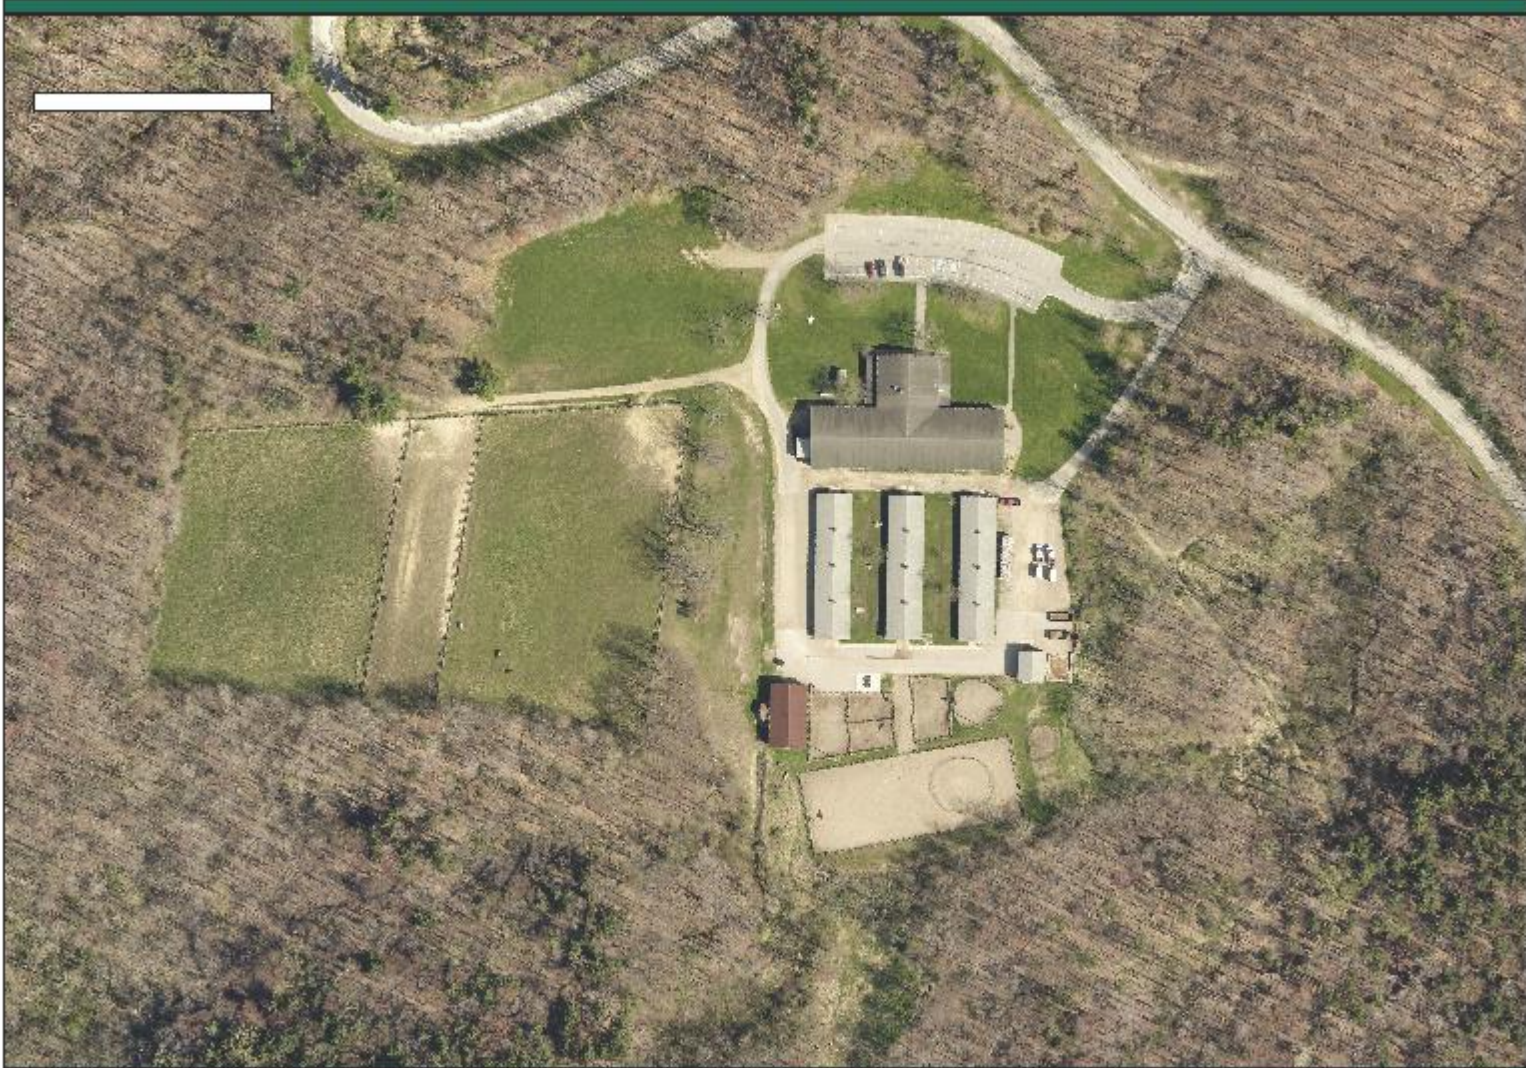

Cleveland Metroparks

Cleveland Metroparks