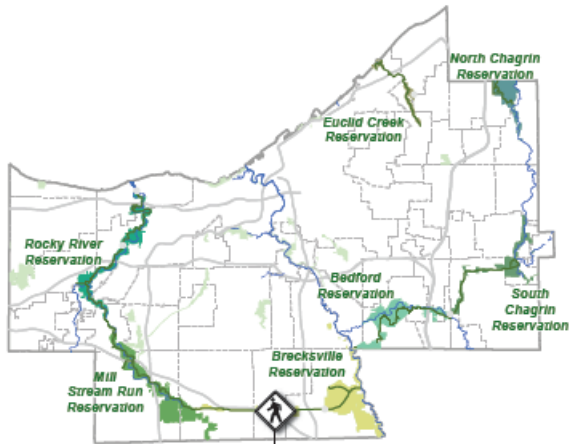

Broadview Road and Valley Parkway Intersection – City of Broadview Heights

Existing Condition

Proposed Project

- Existing/under construction all purpose trail
- Bridle trail
- Trail crossing under consideration

- Existing/under construction all purpose trail
- Bridle trail