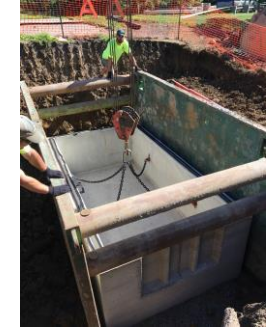

Capital Projects 2018

TIME TO EXPLORE
Cleveland Metroparks