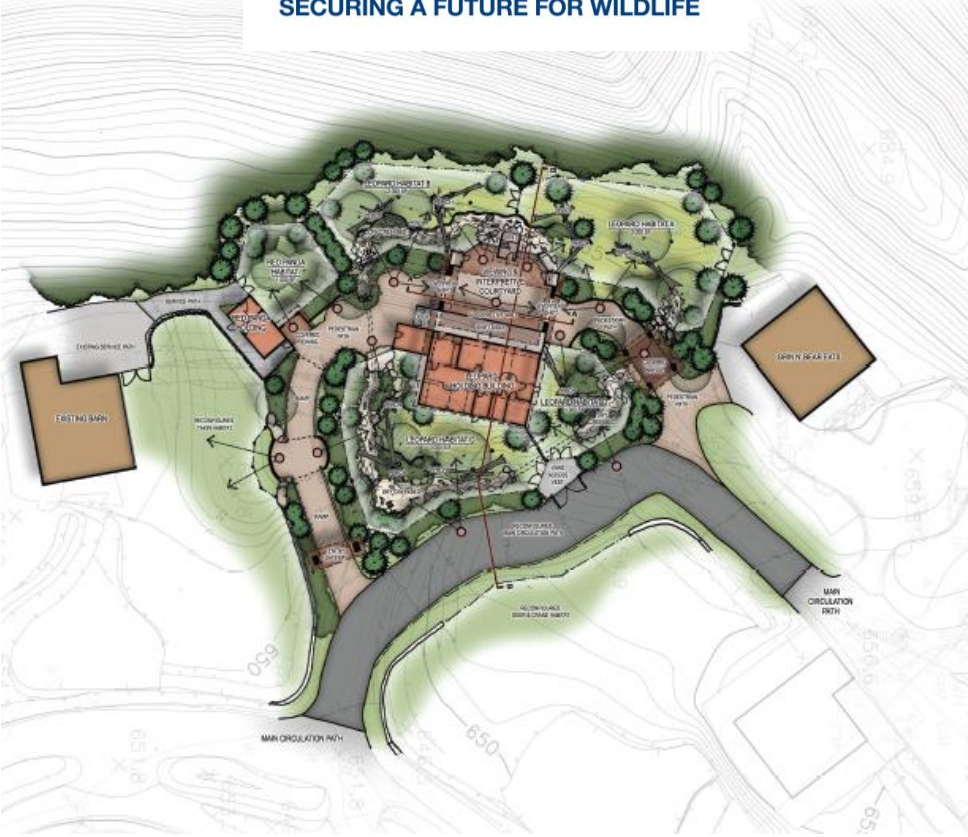

TIME TO EXPLORE

Cleveland Metroparks

Capital Projects 2018

The Year in Review

Capital Projects 2018

TIME TO EXPLORE
Cleveland Metroparks

Asian Highlands – Cleveland Metroparks Zoo

Asian Highlands

TIME TO EXPLORE
Cleveland Metroparks

Mandel Welcome Pavilion

PCA Gorilla Yard

Zoo Infrastructure Maintenance

RainForest *Lochinvar Water Heater System Replacement*

Zoo Infrastructure Maintenance

Zoo Administration
*HVAC Rooftop Unit
Replacement
(50 ton unit)*

Zoo Infrastructure Maintenance

Wolf Lodge

*Wetland Viewing
Glass Replacement*