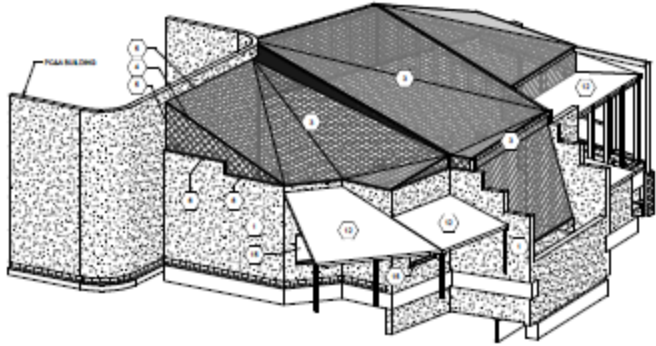

TIME TO EXPLORE
Cleveland Metroparks

Mandel Welcome Pavilion

PCA Gorilla Yard

Zoo Infrastructure Maintenance

RainForest *Lochinvar Water Heater System Replacement*

Zoo Infrastructure Maintenance

Zoo Administration
*HVAC Rooftop Unit
Replacement
(50 ton unit)*