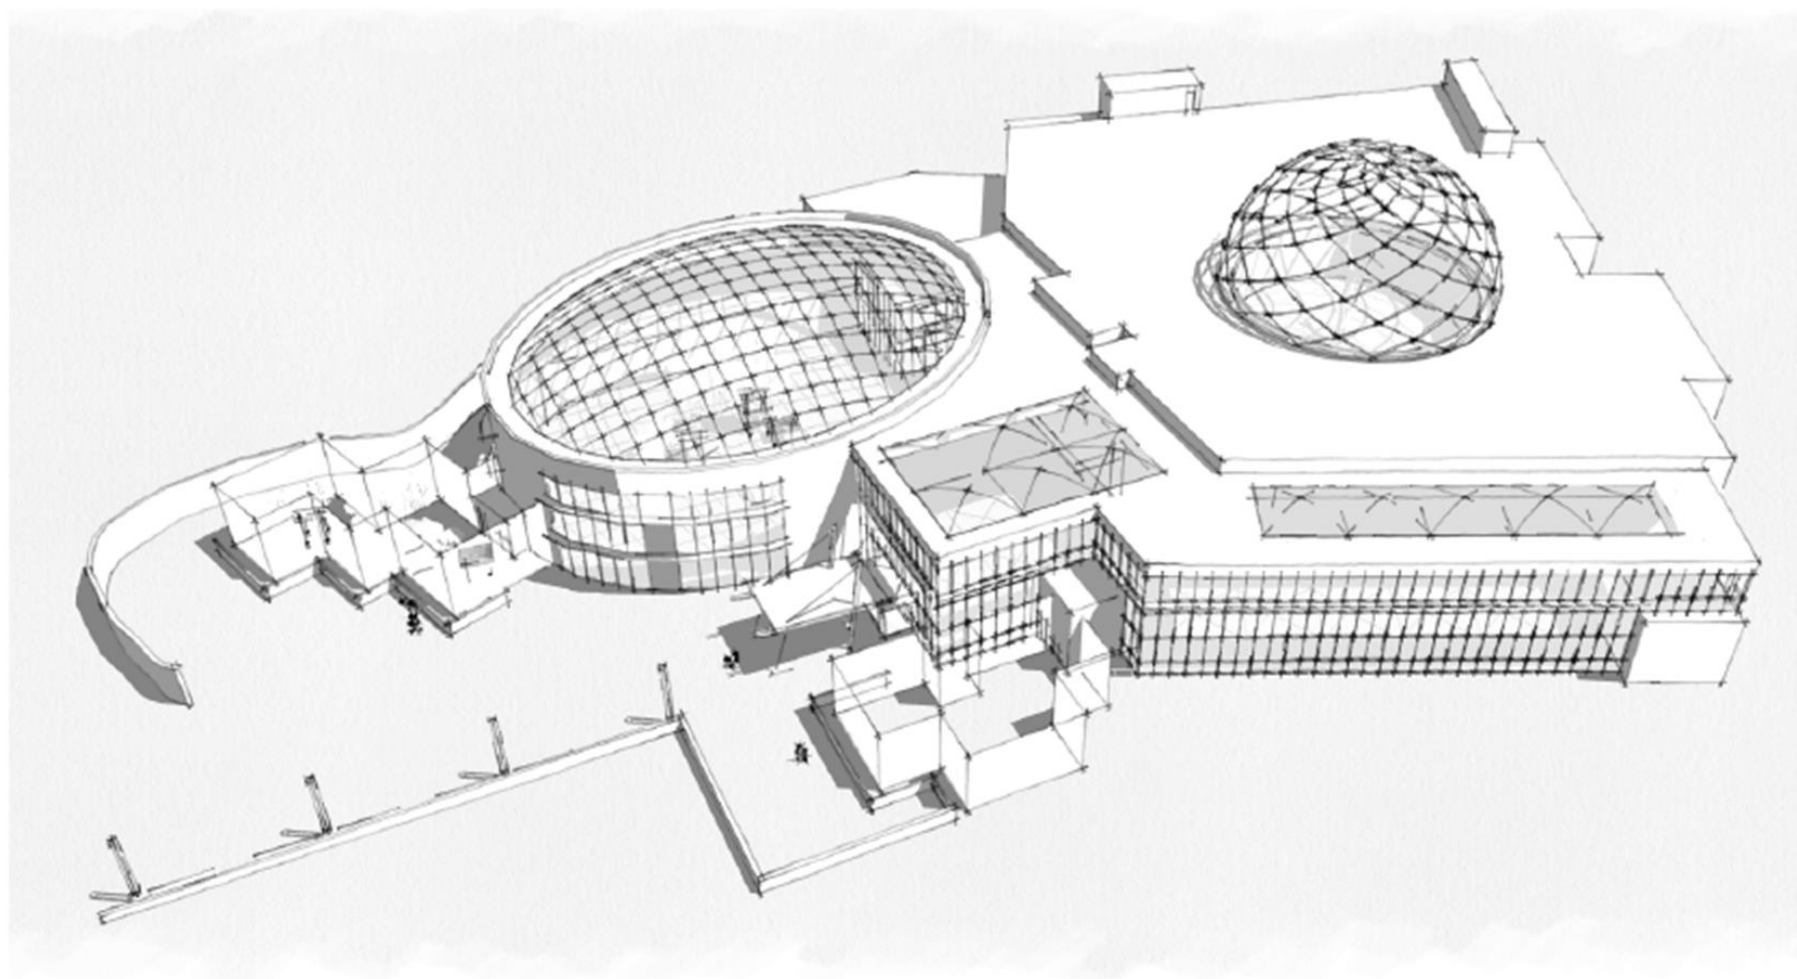

ZOO RAINFOREST FACILITY ASSESSMENT

Information Item, May 2019

Cleveland Metroparks Zoo
Rainforest Gorilla Concept

0 50 100 150 200 Feet

Design Development

Not to Scale
March 22, 2019

**Primate Addition/RainForest
Cleveland Zoo**